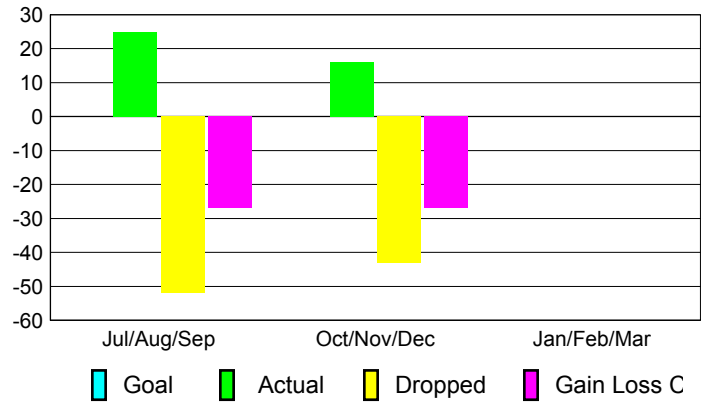

Membership Results 2012-2013

Goal, New, Dropped, Gain/Loss