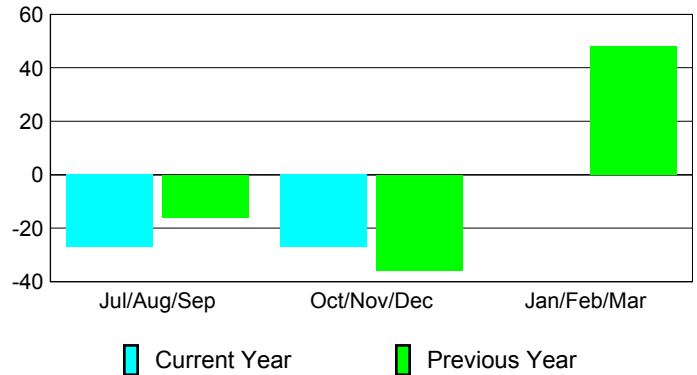

Membership Results
2012-2013

Membership
2011-2012

Month	Net Memb Goal	Actual New Memb	Actual Dropped Memb	Gain/Loss of Memb	Gain/Loss of Memb
Jul/Aug/Sep		25	-52	-27	-16
Oct/Nov/Dec		16	-43	-27	-36
Jan/Feb/Mar					48
Totals		41	-95	-54	-4

Membership Results 2012-2013

Goal, New, Dropped, Gain/Loss

Comparison of Membership Gain/Loss

Current Year Compared to the Previous Year

Gender Comparison 2012-2013